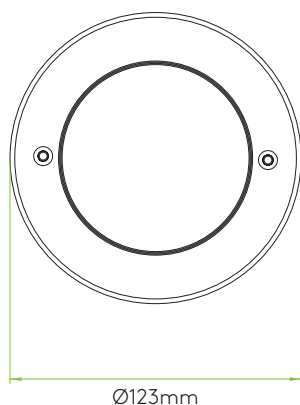

### GENERAL

<b>FINISH:</b>	Brushed Stainless Steel	<b>CABLE LENGTH:</b>	1300 (mm)
<b>MAIN MATERIAL:</b>	Metal - 316 Stainless Steel	<b>GROSS WEIGHT:</b>	1.92 (Kg)
<b>DIMENSIONS:</b>	D: 180mm DIA: 123mm	<b>CLASS:</b>	CE (Class I)
<b>INSTALLATION ORIENTATION:</b>	Ground / Floor	<b>IP RATING:</b>	IP67
<b>CUT OUT HOLE:</b>	DIA: 111mm / 4-3/8"	<b>BATHROOM ZONE:</b>	Zone 1, 2, 3
<b>RECESS DEPTH:</b>	180 (mm)	<b>VOLTAGE:</b>	Mains 230V
<b>FIRE RATING:</b>	Not Applicable	<b>PRODUCT F MARK:</b>	Suitable for mounting on flammable materials

### LAMP

<b>LIGHT SOURCE:</b>	COB LED	<b>MACADAM ELIPSE:</b>	To Be Advised
<b>MAXIMUM WATTAGE:</b>	15.96W	<b>UGR:</b>	To Be Advised
<b>MAXIMUM LAMP LENGTH:</b>	Not Applicable	<b>BEAM ANGLE:</b>	To Be Advised
<b>LAMP INCLUDED?</b>	Yes (Integral)	<b>TILT ADJUSTMENT ANGLE:</b>	30 (Degrees)
<b>LUMINOUS FLUX:</b>	1040 (lm)	<b>ROTATION ADJUSTMENT ANGLE:</b>	360 (Degrees)
<b>COLOUR TEMP:</b>	3000 (K)	<b>AVERAGE LIFESPAN:</b>	36,300 (Hrs)
<b>CRI:</b>	80	<b>L70:</b>	To Be Advised
<b>R9:</b>	10.7		

## PRODUCT ELEVATIONS

**GB** Please note that some dimensions may vary slightly due to manufacturing tolerances, this includes cable entry and fixing holes.

**FR** Veuillez noter que certaines dimensions peuvent varier légèrement en raison des tolérances de fabrication, y compris l'entrée de câble et les trous de fixation.

**IT** Si prega notare che possono esserci piccole variazioni in alcune dimensioni dovute alle tolleranze di produzione, queste includono l'ingresso del cavo e i fori di fissaggio.

98mm/3-7/8"

WITH MOUNTING COVER