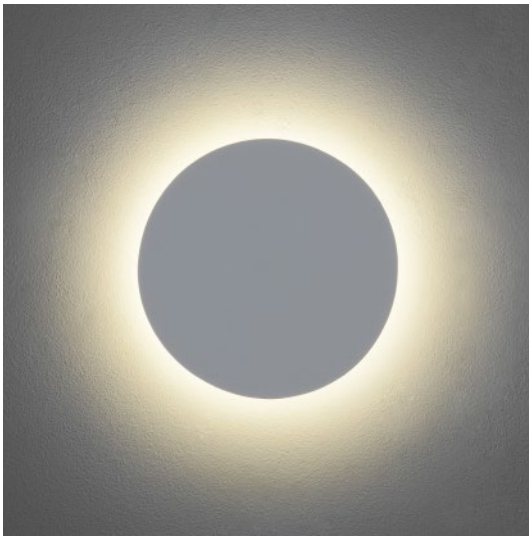

ECLIPSE ROUND 350 7614

SKU 1333006

astro

PRODUCT SPECIFICATION

GENERAL

FINISH:	Plaster	CABLE LENGTH:	Not Applicable
MAIN MATERIAL:	Plaster	GROSS WEIGHT:	4.33 (Kg)
DIMENSIONS:	Ø: 350mm D: 38mm	CLASS:	CE (Class I)
INSTALLATION ORIENTATION:	Wall Mount	IP RATING:	IP20
CUT OUT HOLE:	Not Applicable	BATHROOM ZONE:	Zone 3
RECESS DEPTH:	Not Applicable	VOLTAGE:	Mains 230V
FIRE RATING:	Not Applicable	PRODUCT F MARK:	Suitable for mounting on flammable materials

LAMP

LIGHT SOURCE:	LED strip	MACADAM ELIPSE:	Not Applicable
MAXIMUM WATTAGE:	12.3w	UGR:	To Be Advised
MAXIMUM LAMP LENGTH:	Not Applicable	BEAM ANGLE:	Not Applicable
LAMP INCLUDED?	Yes (Integral)	TILT ADJUSTMENT ANGLE:	Not Applicable
LUMINOUS FLUX:	462.55 (lm)	ROTATION ADJUSTMENT ANGLE:	Not Applicable
COLOUR TEMP:	2700 (K)	AVERAGE LIFESPAN:	Not Applicable
CRI:	60	L70:	To Be Advised
R9:	-15.0		