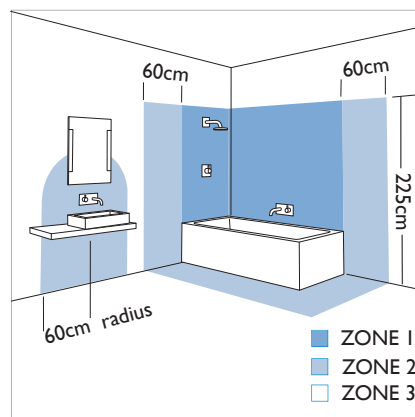

0952 Monza Classic 250

astro

1 x 20w E27 CFL		excl.
--------------------	--	-------

Zones	2	3
-------	----------	----------

Astro Lighting Ltd.
G2 River Way, Harlow
CM20 2DP, Great Britain

T: +44 (0) 1279 427001
F: +44 (0) 1279 427002
sales@astrolighting.co.uk
www.astrolighting.co.uk