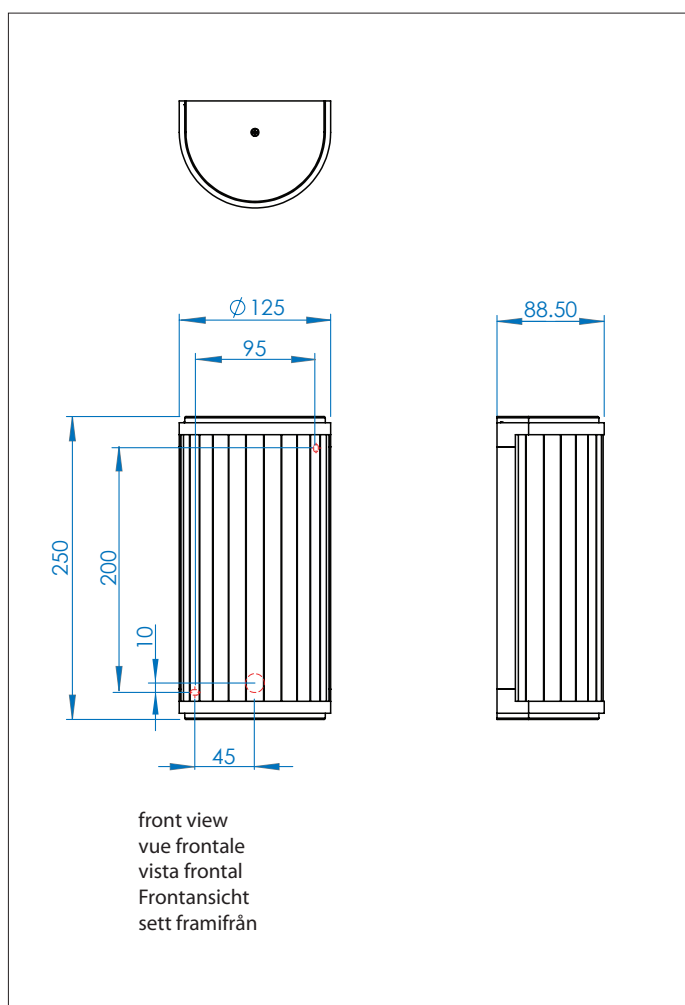

0952 Monza Classic 250

astro

1 x 20w E27 CFL		excl.
--------------------	--	-------

Zones	2	3
-------	----------	----------

Astro Lighting Ltd.
G2 River Way, Harlow
CM20 2DP, Great Britain

T: +44 (0) 1279 427001
F: +44 (0) 1279 427002
sales@astrolighting.co.uk
www.astrolighting.co.uk